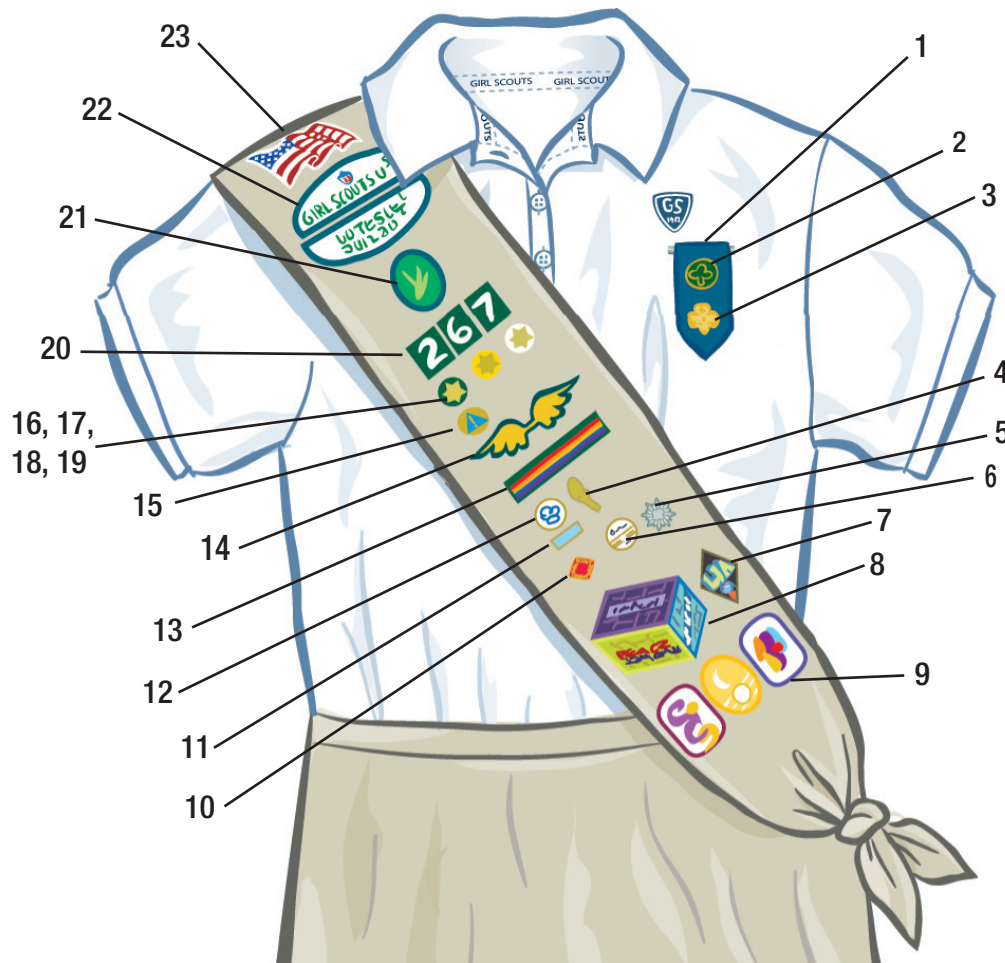

Girl Scout Cadette

1. Cadette/Senior/Ambassador Insignia Tab
2. World Trefoil Pin
3. Girl Scout Pin (traditional or contemporary)
4. Cadette Girl Scout Leadership Pin
5. Girl Scout Silver Award
6. Career Exploration Pin
7. Cadette Leadership in Action Award (LIA) Patch
8. Cadette Journey Award Patch Set
9. Interest Project Awards
10. Cookie Sale Activity Pin
11. Community Service Bar Pin
12. Cadette Challenge Pin
13. Bridge to Cadette Girl Scouts Award
14. Brownie Wings
15. Safety Award Pin
16. Membership Star
17. Disc for Membership Star-green
18. Disc for Membership Star-yellow
19. Disc for Membership Star white
20. Iron-On Troop Numerals
21. Troop Crest
22. Girl Scout Council Identification Set
23. Wavy American Flag Patch

Girl Scout Cadettes, Seniors and Ambassadors can wear a sash or vest.