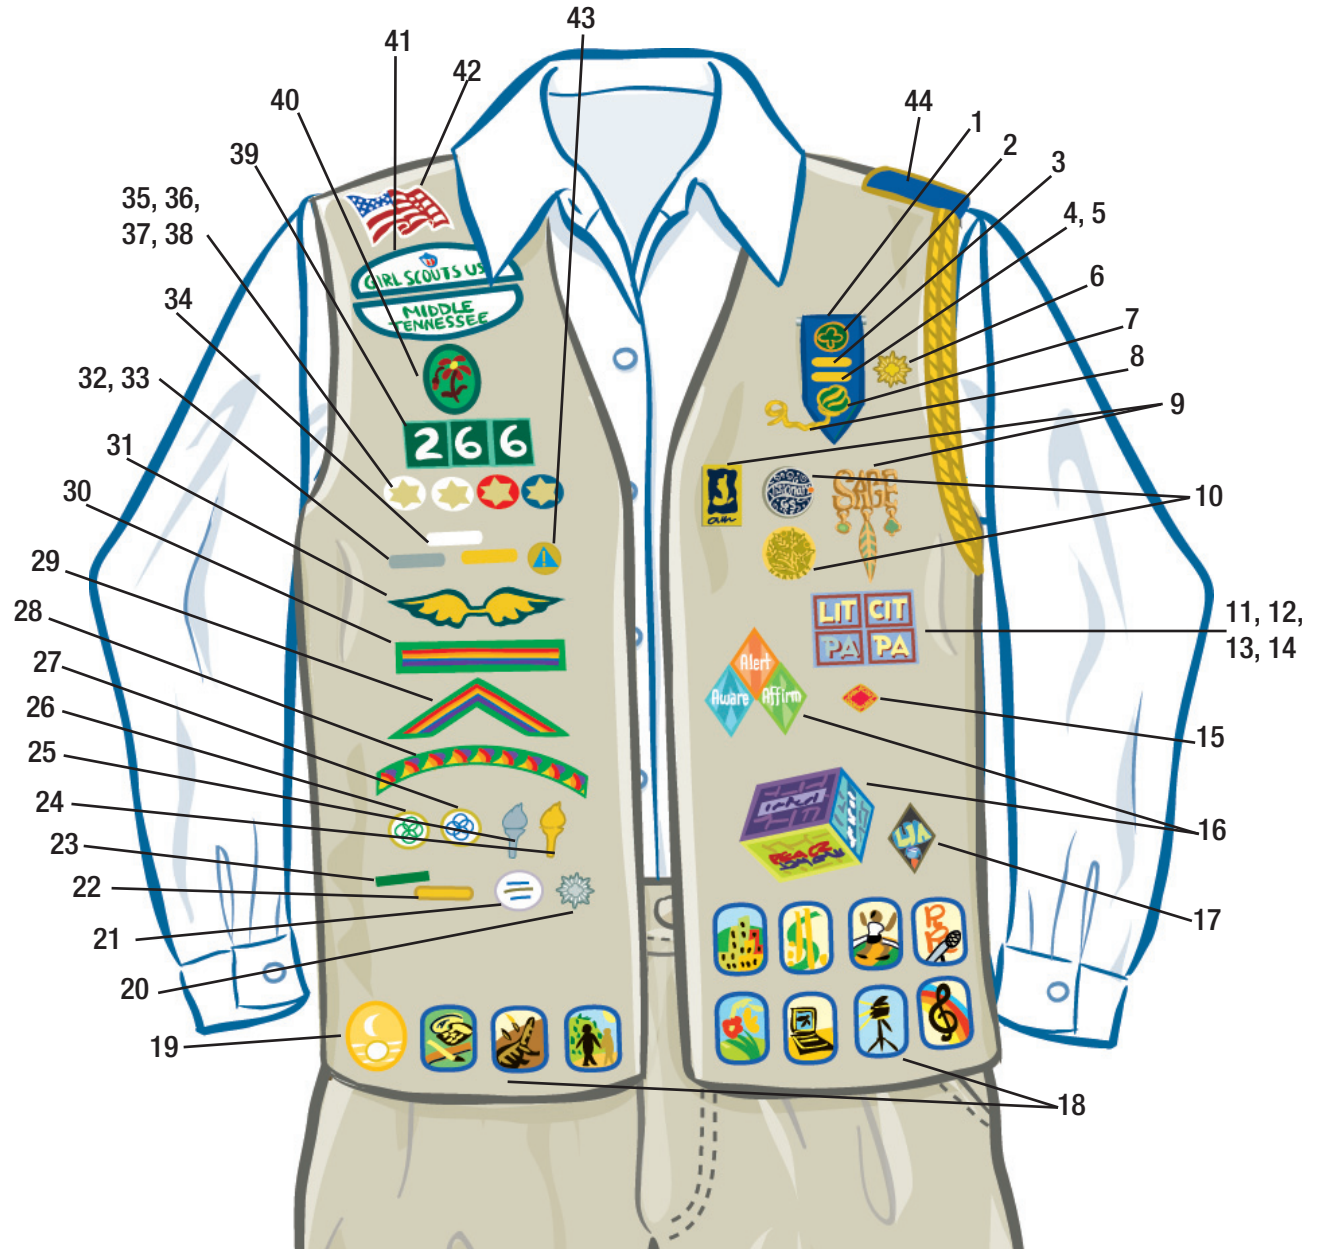

Girl Scout Senior / Ambassador

1. Cadette/Senior/Ambassador Insignia Tab
2. World Trefoil Pin
3. Leader in Training Pin
4. Counselor In Training Pin
5. Counselor in Training II Pin
6. Girl Scout Gold Award
7. Girl Scout Pin (contemporary or traditional)
8. Membership Numeral Guard
9. Ambassador Journey Award Pin or Patch
10. Senior Journey Award Pin or Patch
11. Leader in Training Award
12. Counselor in Training Award
13. Senior Program Aide Award
14. Cadette Program Aide Award
15. Cookie Sale Activity Pin
16. Cadette Journey Award Patch Set
17. Cadette Leadership in Action Award (LIA) Patch
18. Interest Project Awards
19. From Dreams to Reality Award Patch
20. Girl Scout Silver Award
21. Career Exploration Pin
22. Senior Troop Assistant Pin
23. Community Service Bar
24. Senior Leadership Pin
25. Cadette Leadership Pin
26. Cadette Challenge Pin
27. Senior Challenge Pin
28. Bridge to Ambassador Girl Scouts Award
29. Bridge to Senior Girl Scouts Award
30. Bridge to Cadette Girl Scouts Award
31. Brownie Wings
32. Cadette Program Aide Pin
33. Senior Program Aide Pin
34. Personalized ID Pin
35. Membership Star
36. Disc for Membership Star - White
37. Disc for Membership Star - Red
38. Disc for Membership Star - Blue
39. Iron-On Troop Numerals
40. Troop Crest
41. Girl Scout Council Identification Set
42. Wavy American Flag Patch
43. Safety Award Pin
44. Patrol Leader's Cord