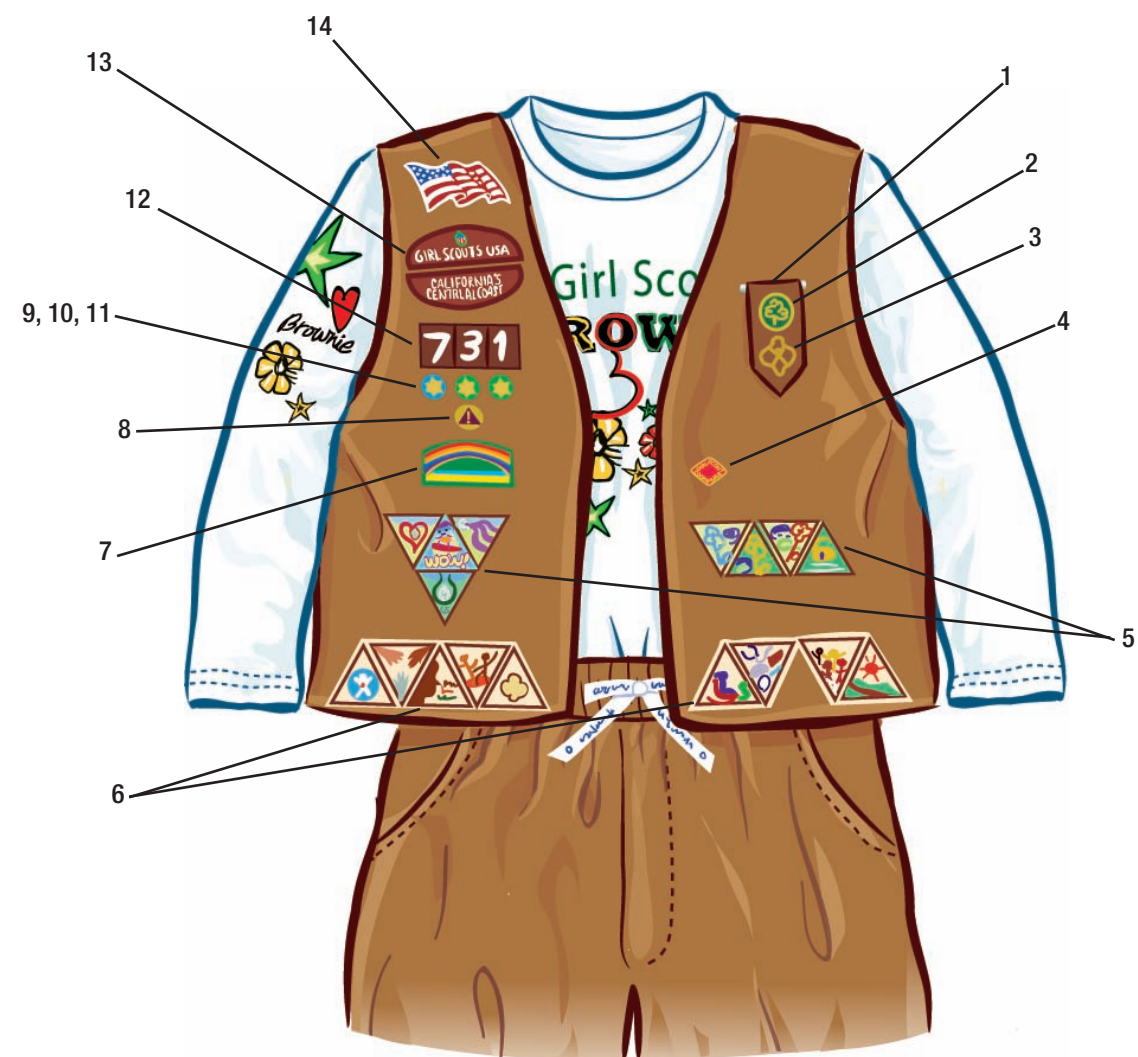

Girl Scout Brownie Vest

- | | |
|--|--|
| 1. Brownie Insignia Tab | 8. Safety Award Pin |
| 2. World Trefoil Pin | 9. Membership Star |
| 3. Brownie Membership Pin | 10. Disc for Membership Star-blue |
| 4. Cookie Sale Activity Pin | 11. Disc for Membership Star-green |
| 5. Brownie Journey Award Patch Set | 12. Iron-On Troop Numerals |
| 6. Brownie Try-Its | 13. Brownie Council Identification Set |
| 7. Bridge to Brownie Girl Scouts Award | 14. Wavy American Flag Patch |

Girl Scout Brownie Sash

- | | |
|--|--|
| 1. Brownie Insignia Tab | 8. Safety Award Pin |
| 2. World Trefoil Pin | 9. Membership Star |
| 3. Brownie Membership Pin | 10. Disc for Membership Star-blue |
| 4. Brownie Try-Its | 11. Disc for Membership Star-green |
| 5. Brownie Journey Award Patch Set | 12. Iron-On Troop Numerals |
| 6. Cookie Sale Activity Pin | 13. Brownie Council Identification Set |
| 7. Bridge to Brownie Girl Scouts Award | 14. Wavy American Flag Patch |