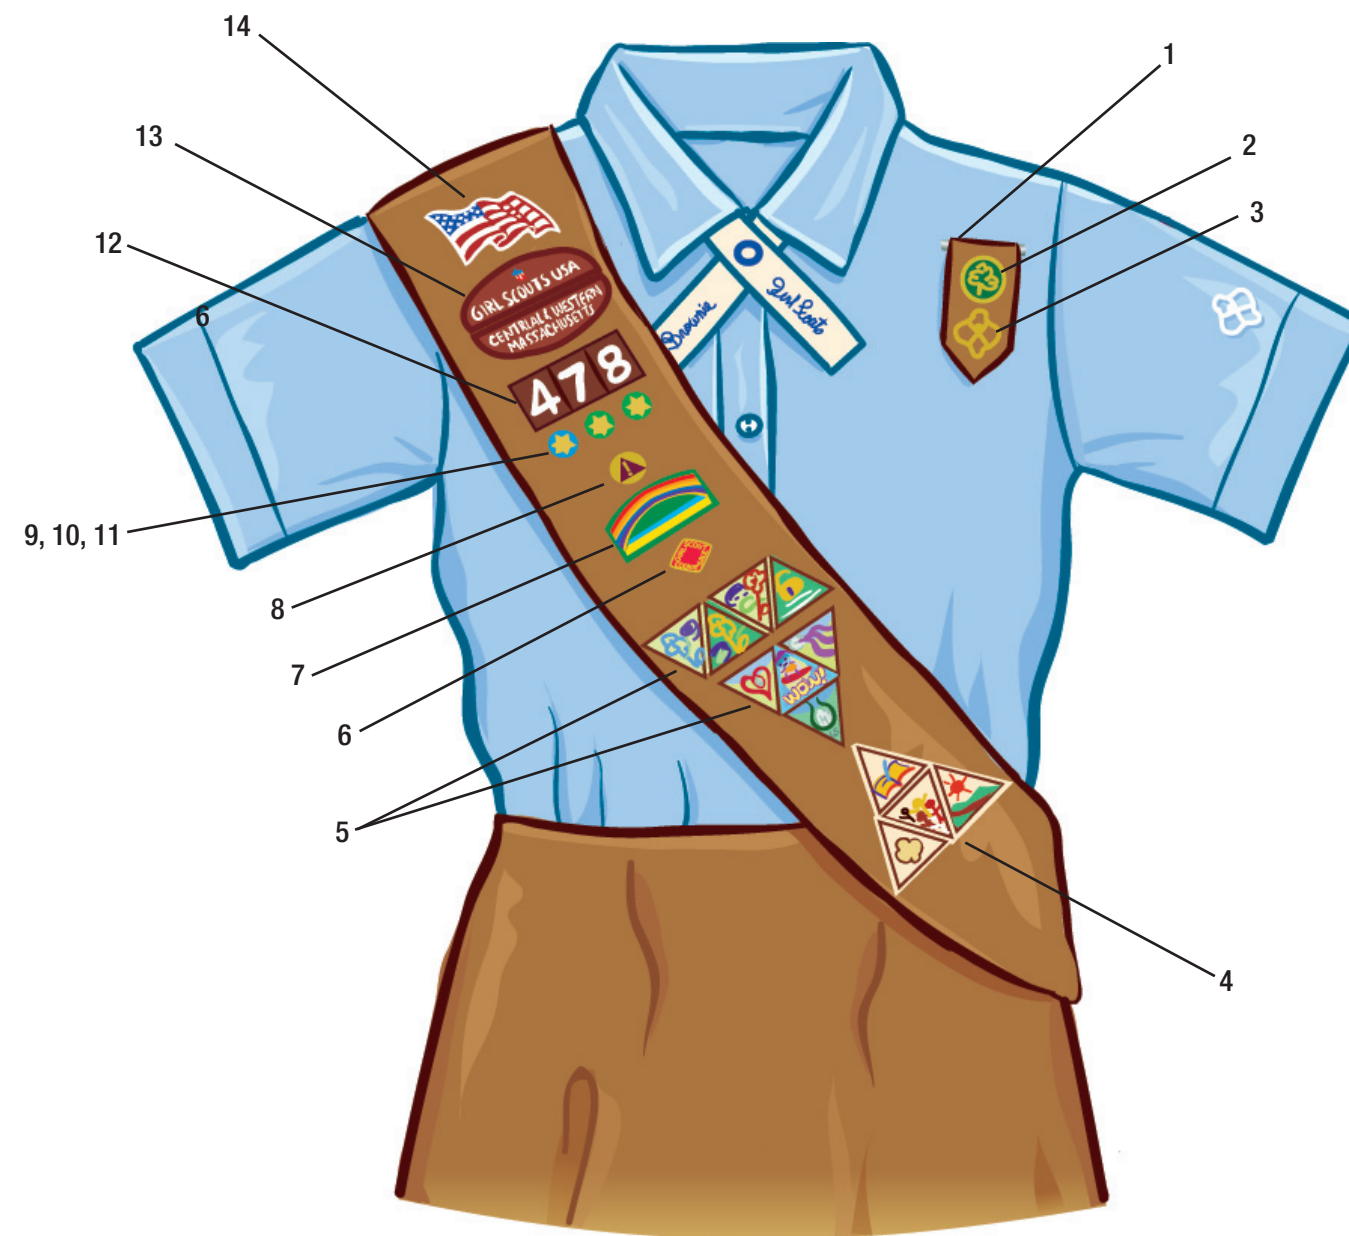

Girl Scout Brownie Vest

- | | |
|--|--|
| 1. Brownie Insignia Tab | 8. Safety Award Pin |
| 2. World Trefoil Pin | 9. Membership Star |
| 3. Brownie Membership Pin | 10. Disc for Membership Star-blue |
| 4. Cookie Sale Activity Pin | 11. Disc for Membership Star-green |
| 5. Brownie Journey Award Patch Set | 12. Iron-On Troop Numerals |
| 6. Brownie Try-Its | 13. Brownie Council Identification Set |
| 7. Bridge to Brownie Girl Scouts Award | 14. Wavy American Flag Patch |

Girl Scout Brownie Sash

- | | |
|--|--|
| 1. Brownie Insignia Tab | 8. Safety Award Pin |
| 2. World Trefoil Pin | 9. Membership Star |
| 3. Brownie Membership Pin | 10. Disc for Membership Star-blue |
| 4. Brownie Try-Its | 11. Disc for Membership Star-green |
| 5. Brownie Journey Award Patch Set | 12. Iron-On Troop Numerals |
| 6. Cookie Sale Activity Pin | 13. Brownie Council Identification Set |
| 7. Bridge to Brownie Girl Scouts Award | 14. Wavy American Flag Patch |